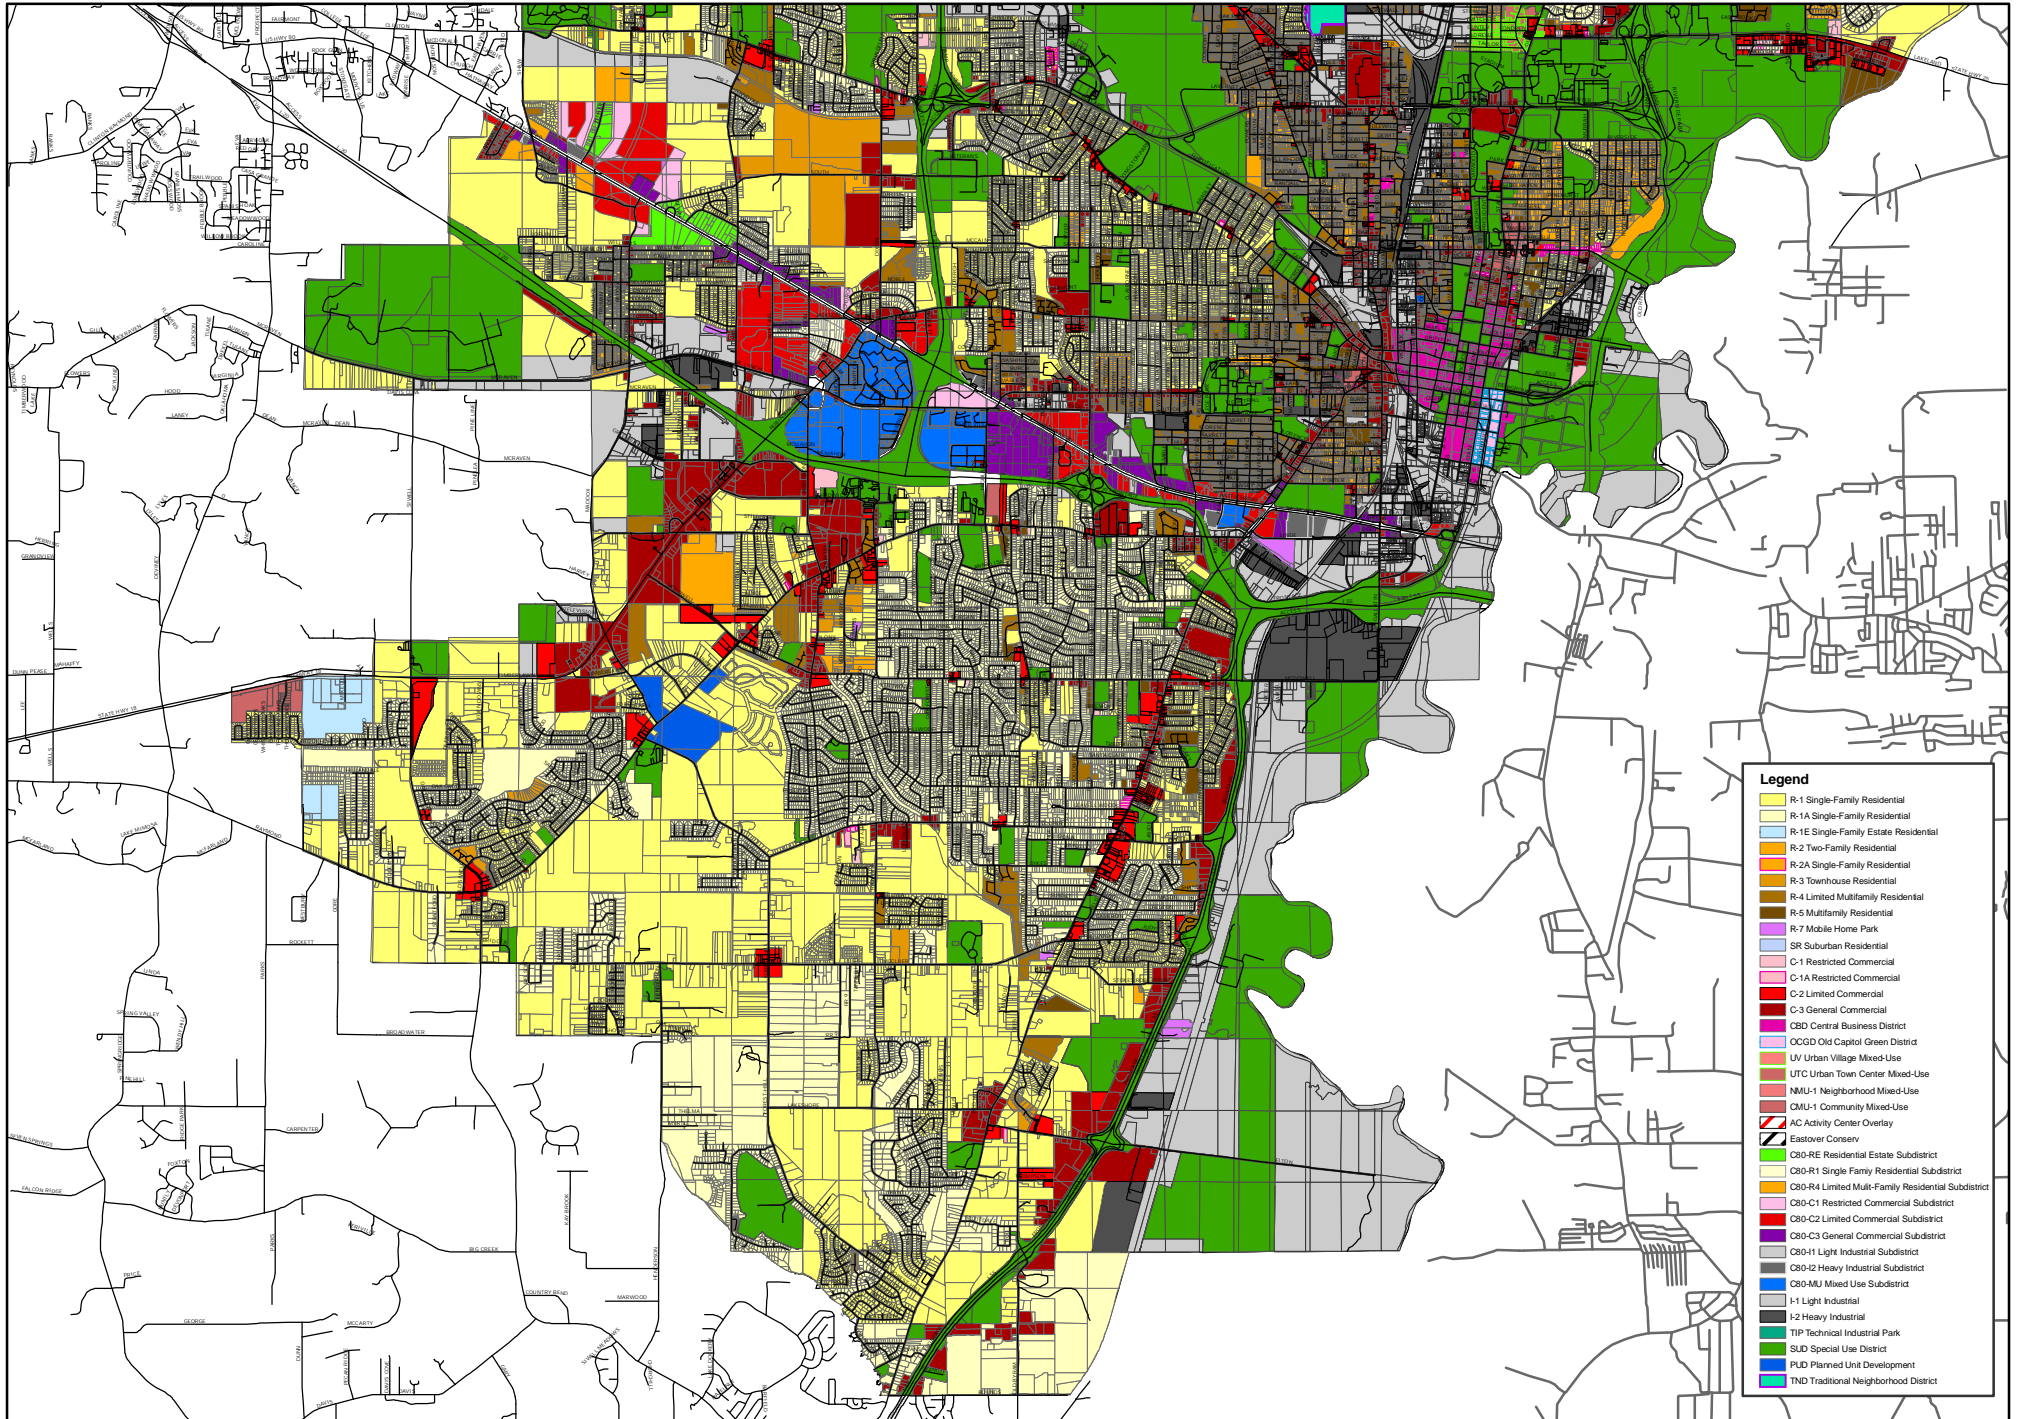

City of Jackson Zoning Map