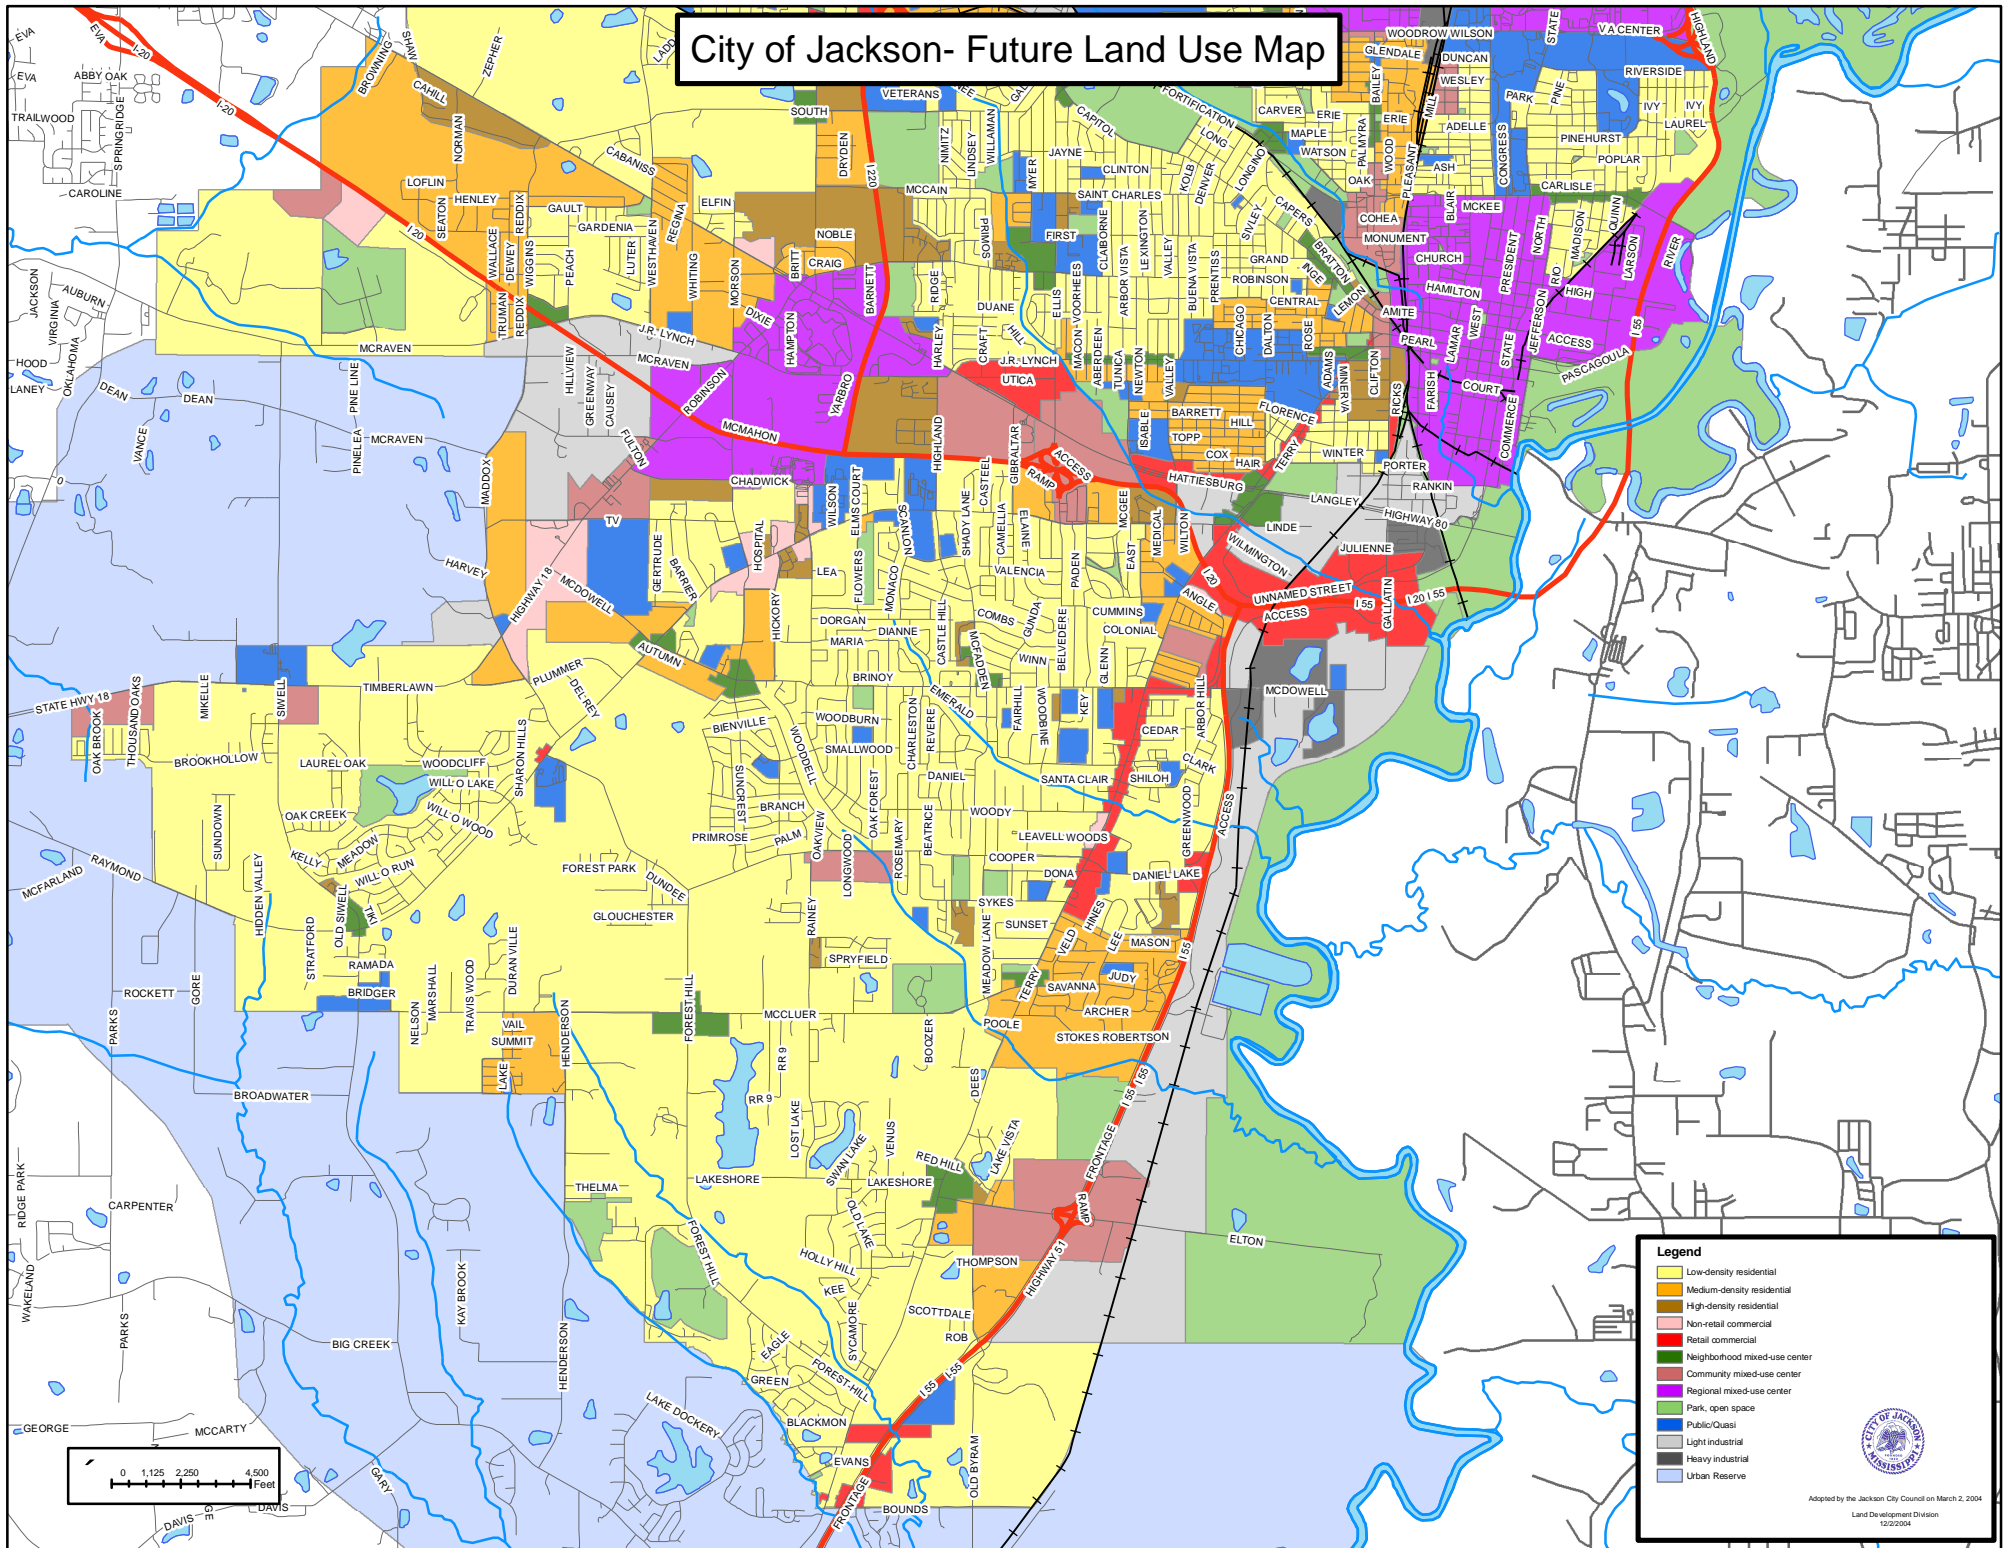

City of Jackson- Future Land Use Map

Legend

- Low-density residential
- Medium-density residential
- High-density residential
- Non-retail commercial
- Retail commercial
- Neighborhood mixed-use center
- Community mixed-use center
- Regional mixed-use center
- Park, open space
- Public/Quasi
- Light industrial
- Heavy industrial
- Urban Reserve